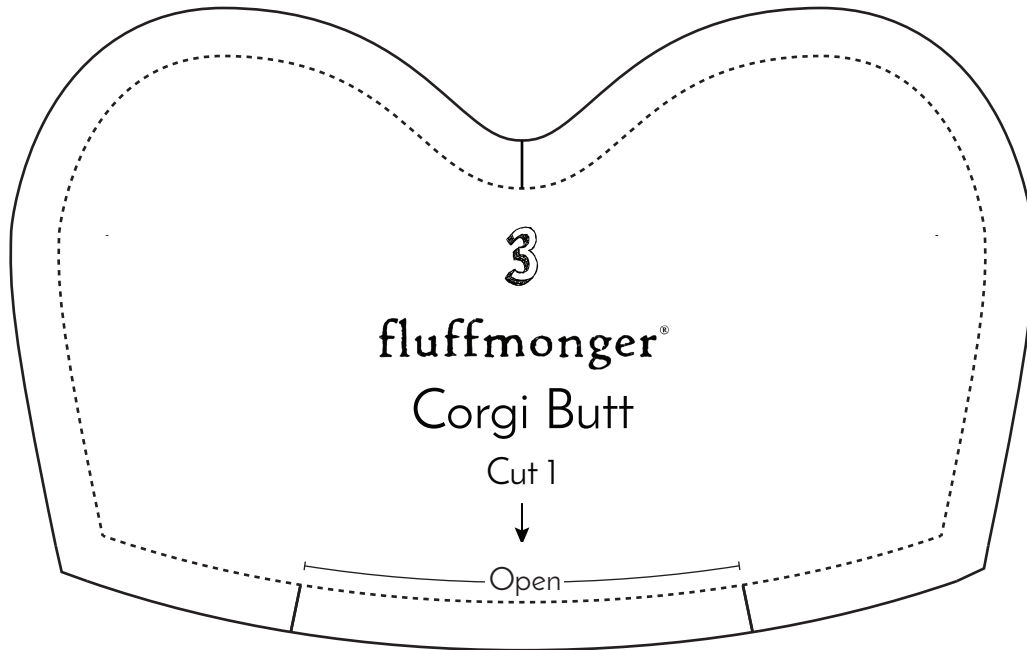

Test Squares

Purple = 1 in²

Green = 2.5 cm²

Quigley the Corgi Plush Pattern

www.fluffmonger.com

Finished height (including ears): 11 in (28 cm) tall

Difficulty: ■■■□□□□□□□

Selling Items Made with this Pattern or Creating Derivative Works